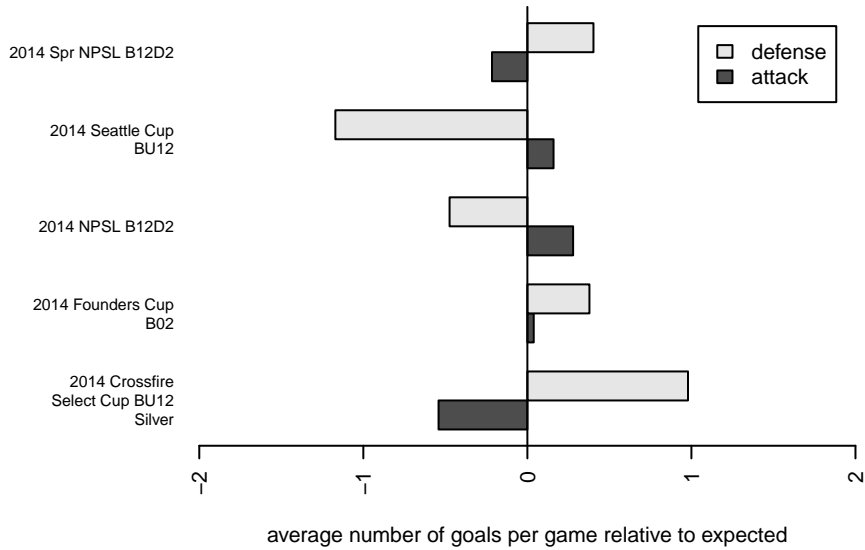

**attack and defense variance (black dot)  
relative to other teams  
and top 10 in region**

**attack and defense rating  
relative to others at age  
and all opponents in last 13 months**

**Performance relative to 13 month average**