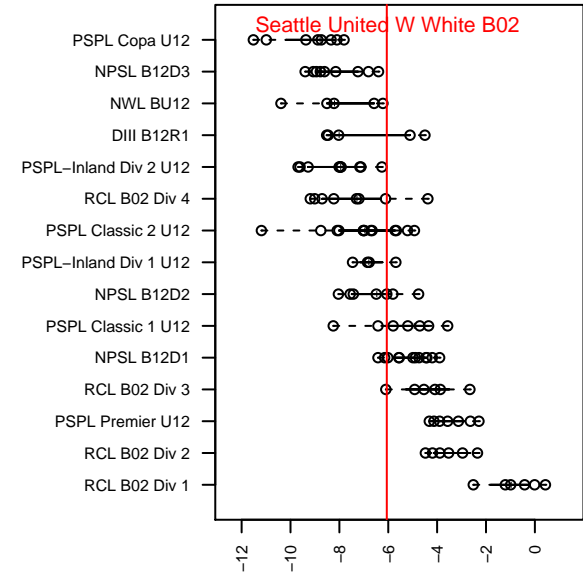

**attack and defense variance (black dot)  
relative to other teams  
and top 10 in region**

**attack and defense rating  
relative to others at age  
and all opponents in last 13 months**

**Performance relative to 13 month average**